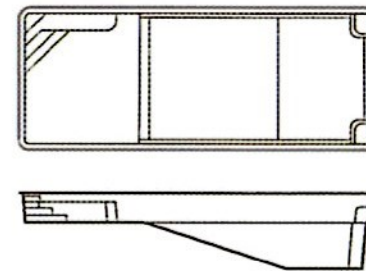

THURSDAY POOLS®

Your weekend starts early with us

GOLIATH*

Coming Soon! Coming Soon!

12' x 25' 5"4" 14' x 29' 5"8" 14' x 33' 6'
16' x 33' 6' 16' x 37' 6"4" 16' x 41' 6"8"

GRACE BEACH ENTRY*

14' x 36' 5"6" 16' x 36' 5"6"
16' x 40' 5"10"

MONOLITH**

16' x 40' 8"6"

LIL BOB LX*

13.5' x 35.5' 4"6"

LIL BOB*

13.5' x 27.5' 4"6"

SPIRIT*

13.5' x 40' 4"6"

CATHEDRAL LX*

16' x 36' 5"8" 16' x 40' 6'

CATHEDRAL*

14' x 33' 5'

TITUS*

12' x 26' 5"5" 14' x 33' 5"10"

SEA TURTLE*

9.5' x 19.5' 4"6"