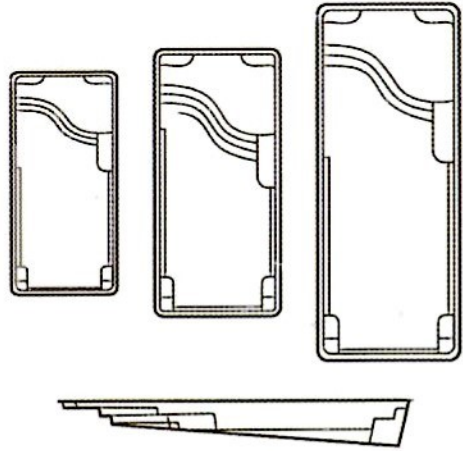

THURSDAY POOLS®

Your weekend starts early with us

ASPEN*

12' x 25' 5" 1" 14' x 30' 5" 6" 14' x 35' 5" 6"
16' x 35' 5" 6" 16' x 40' 5" 10"

WELLSPRING*

16' x 36' 5" 10" 16' x 40' 5" 10"

SANDAL BEACH ENTRY*

16' x 34.5' 5" 8" 16' x 39' 6"

SUN DAY*

15' x 30' 5" 3" 16' x 34.5' 5" 8"
16' x 39' 6"

PEARL*

15' x 25' 3" 9"

SPA*

9' x 9' 3" 2" 9' x 9' 3"
8' 6" x 8' 6" 3"

GRAND SPA*

11' 6" x 11' 10" 3"

WET DECK*

14' x 8' 1"

WADING POOL*

9' x 9' 1" 6" 13' 9" x 11' 9" 1" 6"

*Non-Diving Pool
**Type 1 Diving Pool

1. All depths reflect the depth of the pool structure. Water depths vary depending on the amount of water in the pool.
2. All measurements given reflect the dimensions of the pool to the exterior of the pool structure, and not the dimensions of the pool interior.
3. Additional specifications are available at thursdaypools.com.