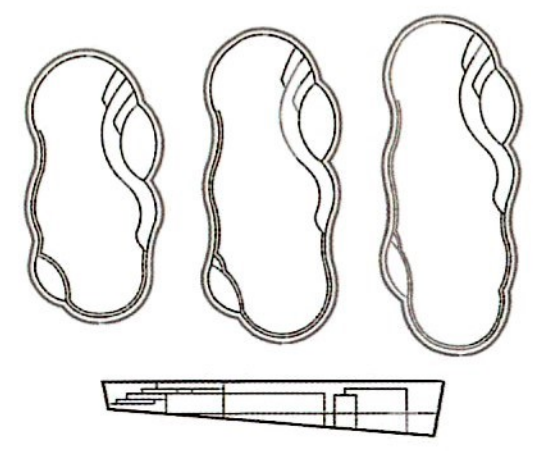

THURSDAY POOLS®

Your weekend starts early with us

ASPEN*

12' x 25' 5" 1" 14' x 30' 5" 6" 14' x 35' 5" 6"
16' x 35' 5" 6" 16' x 40' 5" 10"

WELLSPRING*

16' x 36' 5" 10" 16' x 40' 5" 10"

SANDAL BEACH ENTRY*

16' x 34.5' 5" 8" 16' x 39' 6"

SUN DAY*

15' x 30' 5" 3" 16' x 34.5' 5" 8"
16' x 39' 6"

PEARL*

15' x 25' 3" 9"

SPA*

9' x 9' 3" 2" 9' x 9' 3"
8' 6" x 8' 6" 3"

GRAND SPA*

11' 6" x 11' 10" 3"

WET DECK*

14' x 8' 1"

WADING POOL*

9' x 9' 1" 6" 13' 9" x 11' 9" 1" 6"

*Non-Diving Pool
**Type 1 Diving Pool

1. All depths reflect the depth of the pool structure. Water depths vary depending on the amount of water in the pool.
2. All measurements given reflect the dimensions of the pool to the exterior of the pool structure, and not the dimensions of the pool interior.
3. Additional specifications are available at thursdaypools.com.